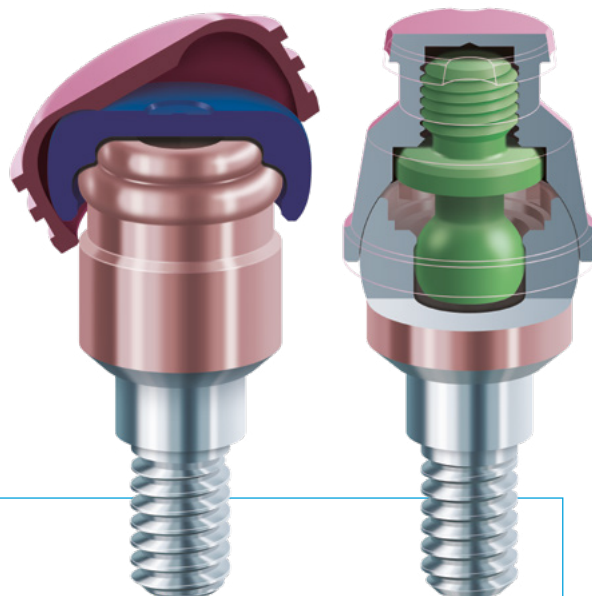

# 5/10/2019

  
**LOCATOR R-Tx**  
REMOVABLE ATTACHMENT SYSTEM

  
**LOCATOR F-Tx**  
FIXED ATTACHMENT SYSTEM

Workshop & Presentation: Locator R-Tx & F-Tx

Get a taste of the next-generation attachments from Zest Dental Solutions!